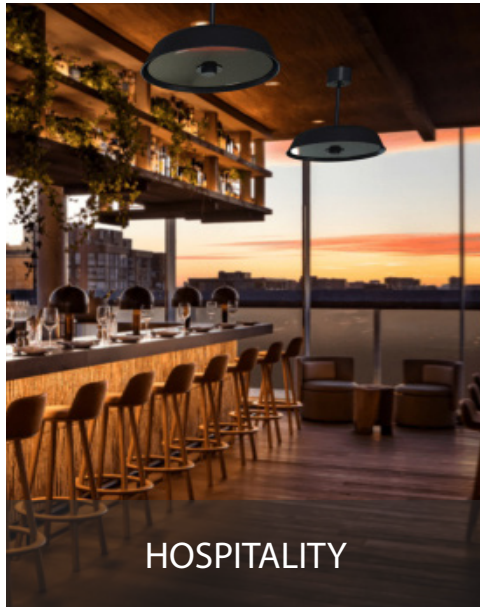

HOSPITALITY