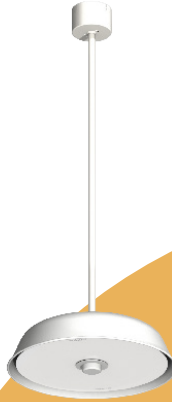

## Finish Colors

Black

White

## Accessories

48" Suspension Pole  
\*POLE ONLY

Black

White

## Key Features

<b>POWER (WATTS)</b>	4500W / 15,400 BTU 3000W / 10,200 BTU
<b>CONSTRUCTION</b>	Aluminum + Stainless Steel
<b>GRILLE</b>	High-Temperature Ceramic Glass
<b>COATING</b>	UV Resistant Polyester Powder coating, BLACK, WHITE
<b>HEAT SOURCE</b>	Solaira <sup>o</sup> Ultra Low-glare emitter
<b>POWER SOURCE</b>	208V, 240V